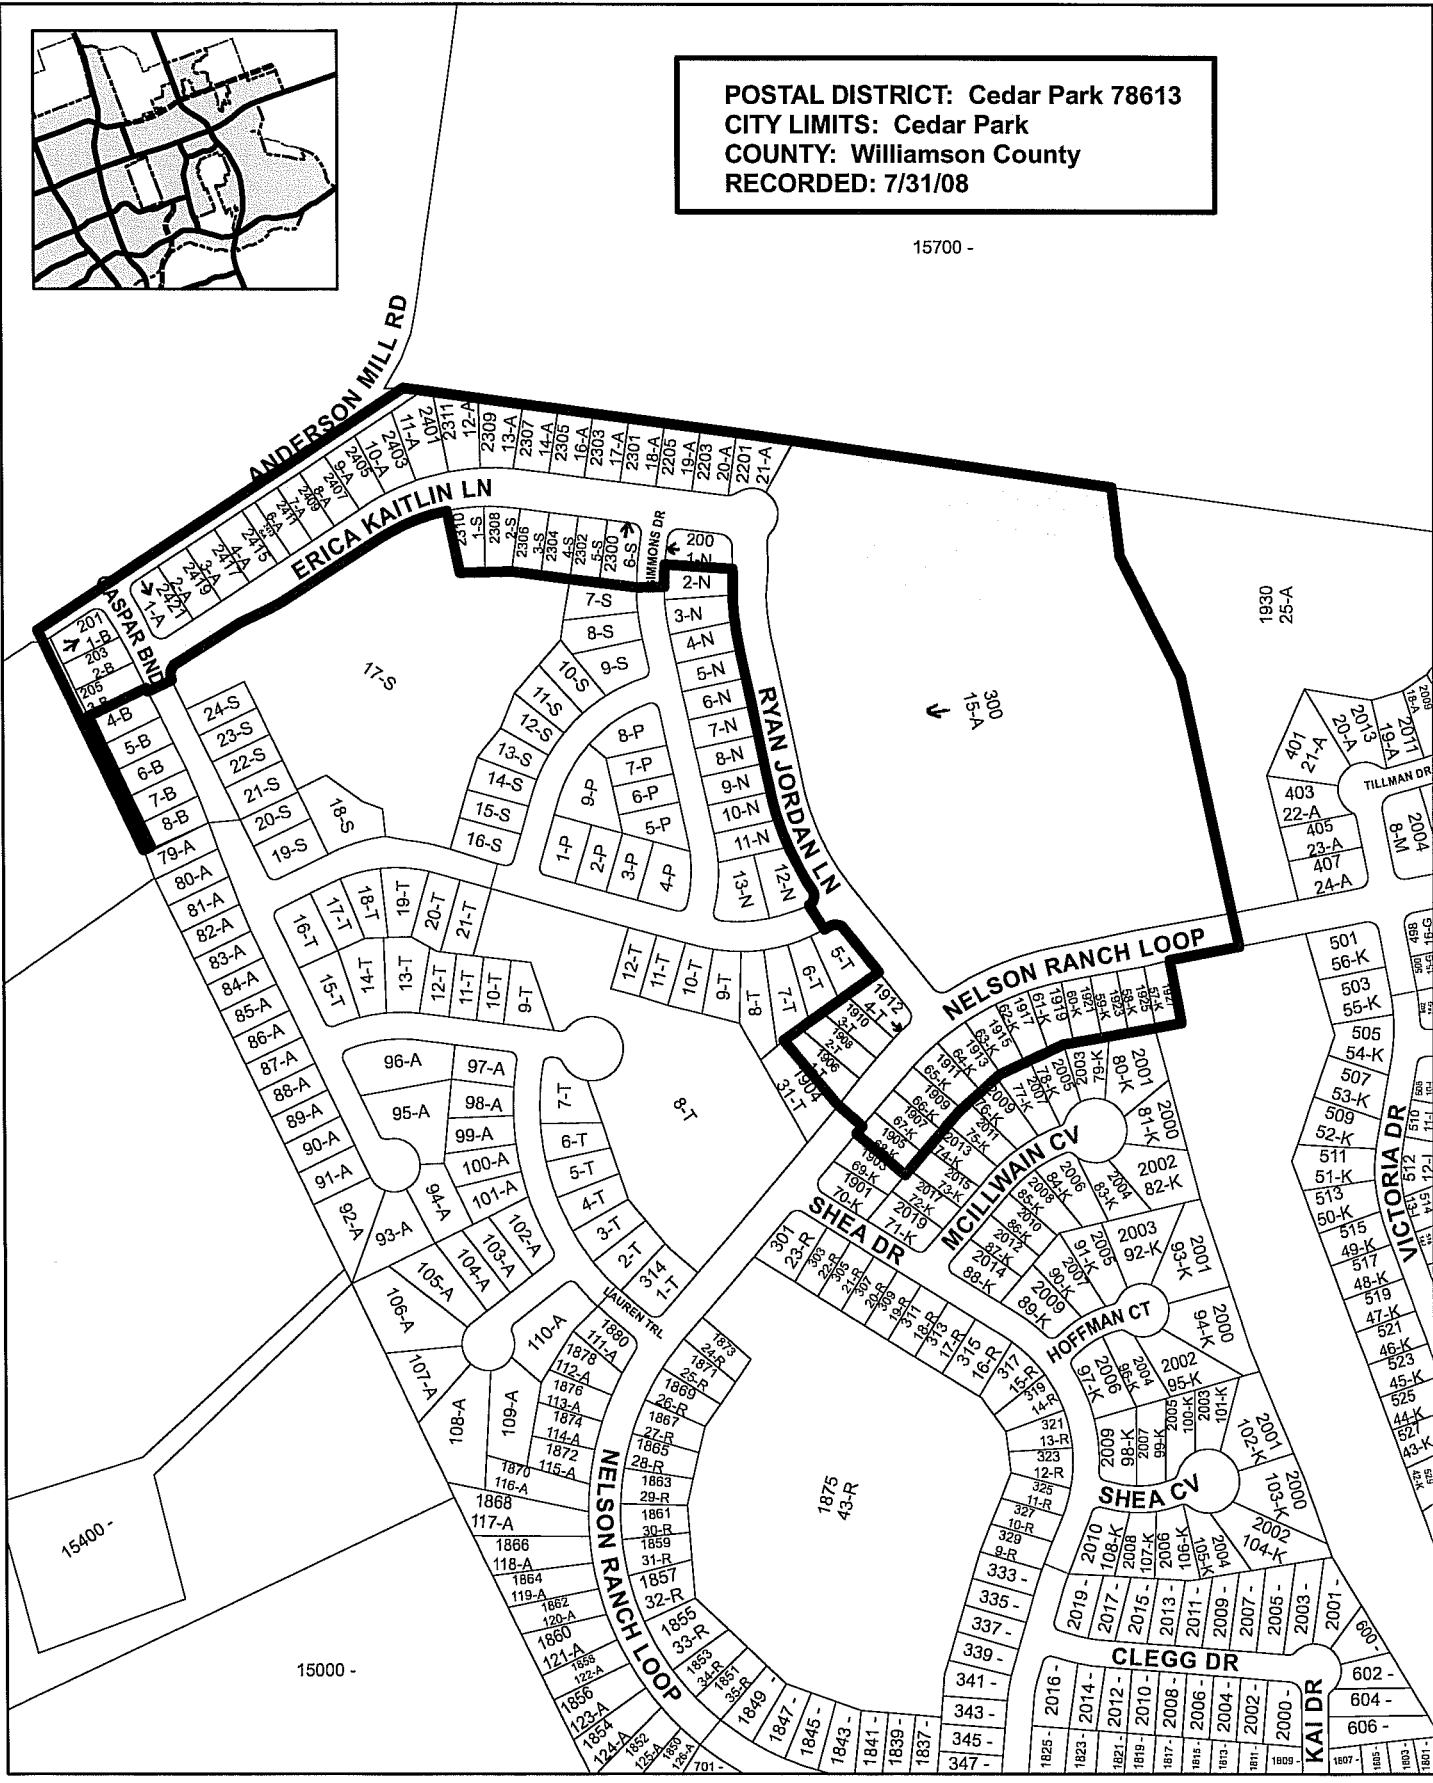

POSTAL DISTRICT: Cedar Park 78613
CITY LIMITS: Cedar Park
COUNTY: Williamson County
RECORDED: 7/31/08

15700 -

Buttercup Creek Phase V Section 11 - Overview

8/21/08

POSTAL DISTRICT: Cedar Park 78613
CITY LIMITS: Cedar Park
COUNTY: Williamson County
RECORDED: 7/28/08

LISD Elementary No. 21

**Buttercup Creek Phase V Section 11
Eastern Portion
8/21/08**