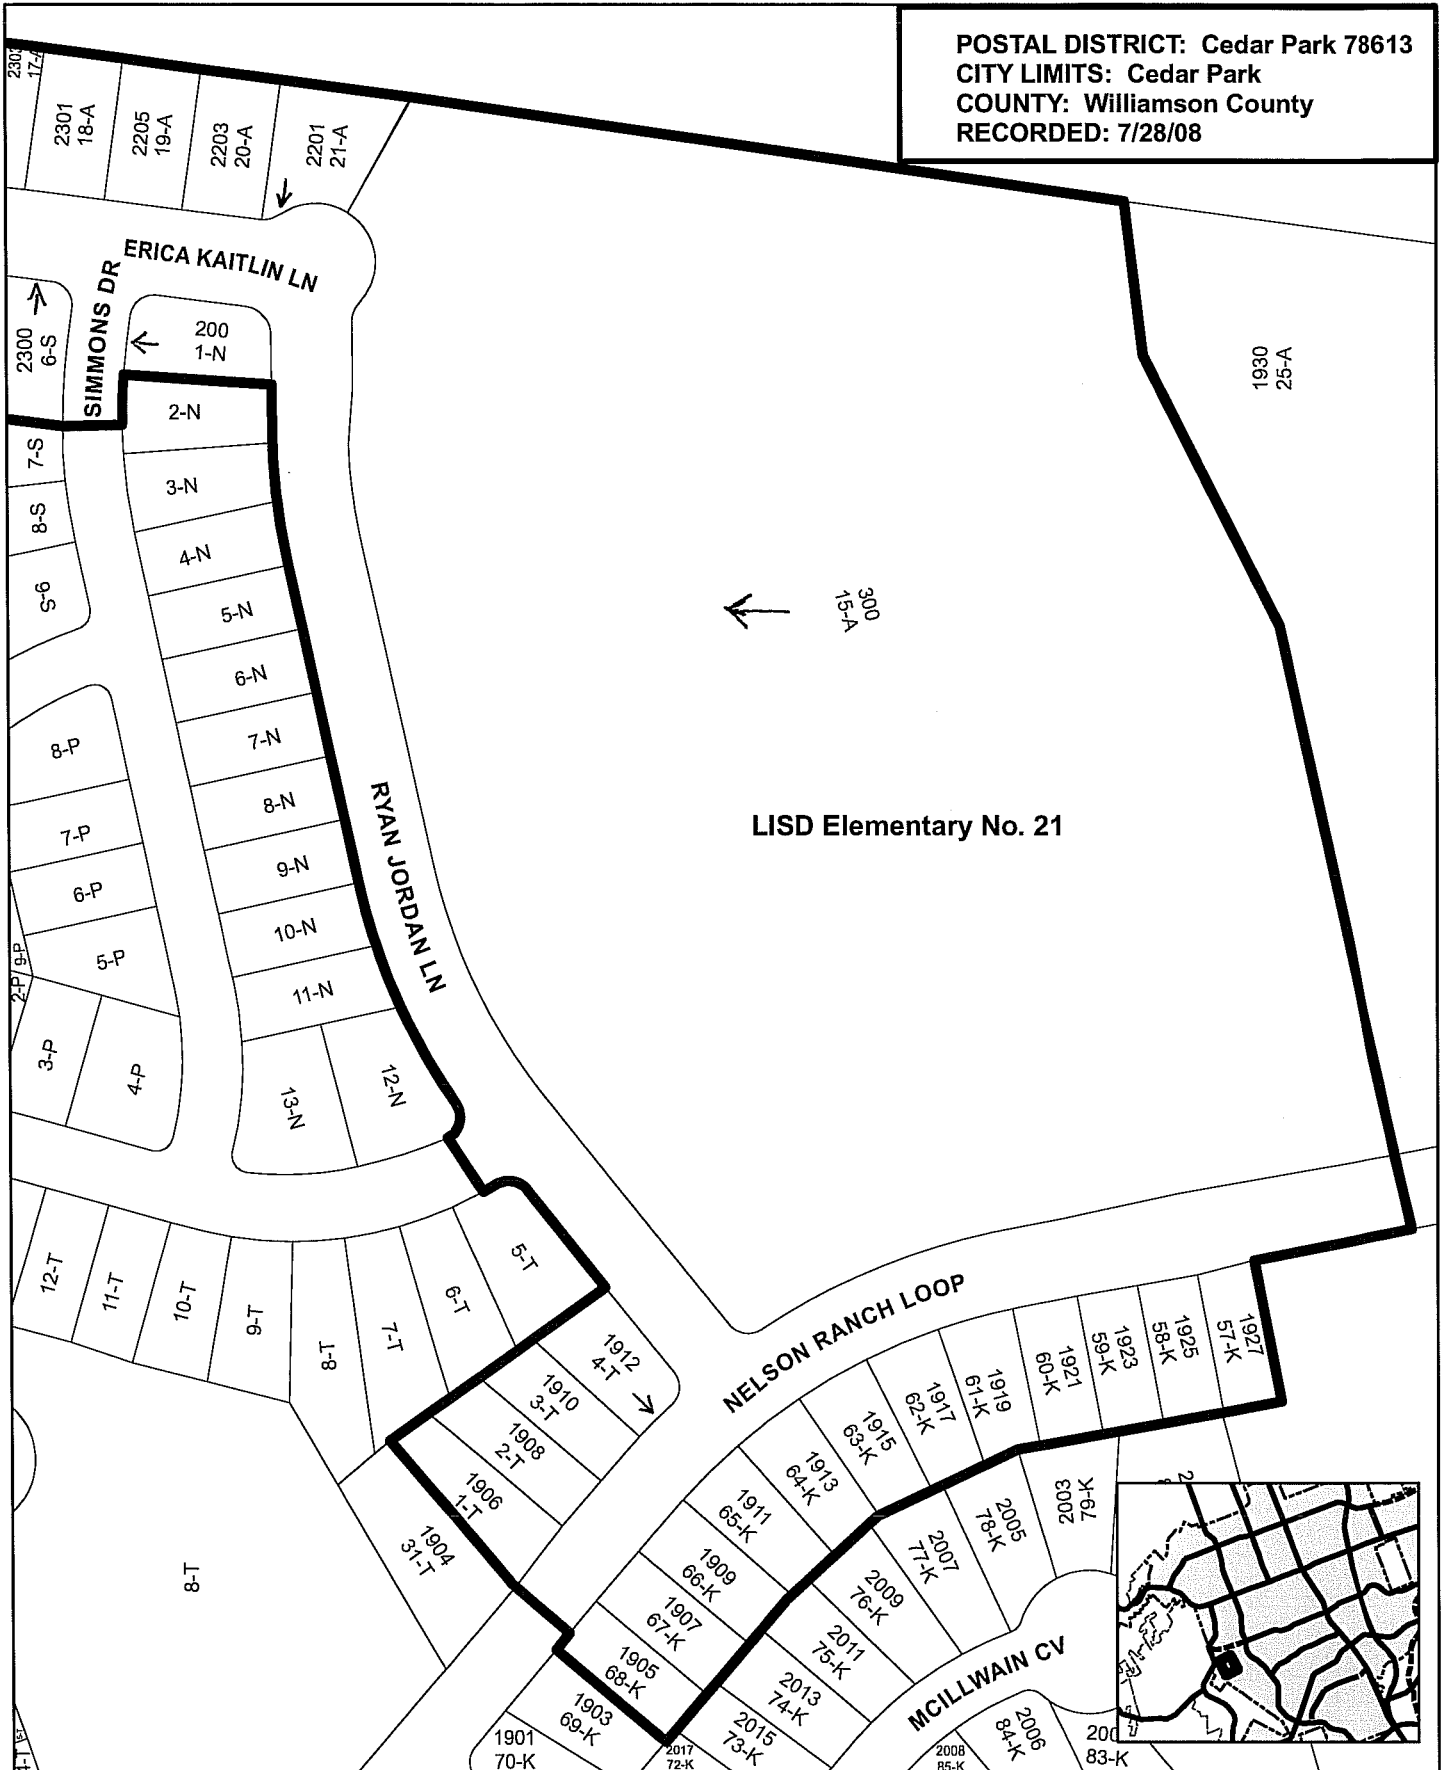

POSTAL DISTRICT: Cedar Park 78613
CITY LIMITS: Cedar Park
COUNTY: Williamson County
RECORDED: 7/31/08

15700 -

Buttercup Creek Phase V Section 11 - Overview

8/21/08

POSTAL DISTRICT: Cedar Park 78613
CITY LIMITS: Cedar Park
COUNTY: Williamson County
RECORDED: 7/28/08

LISD Elementary No. 21

**Buttercup Creek Phase V Section 11
Eastern Portion
8/21/08**